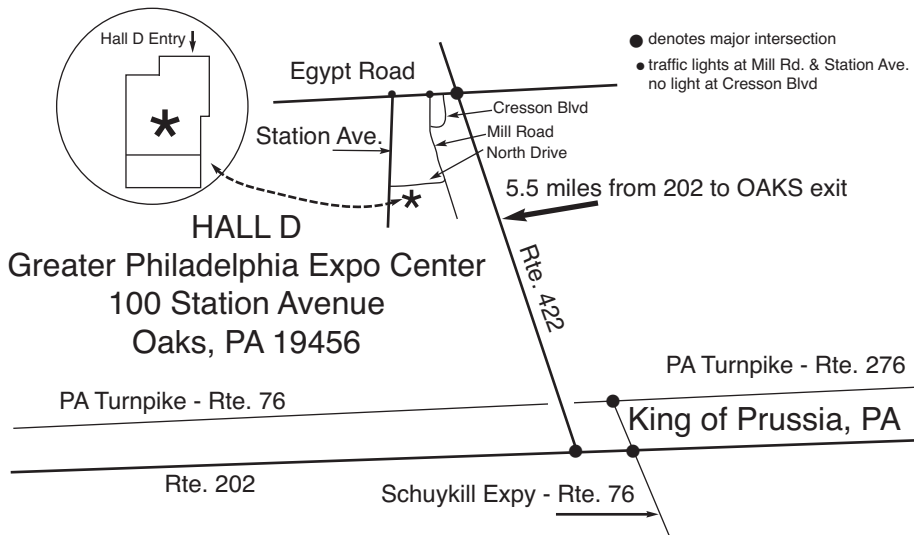

Hall D, Greater Philadelphia EXPO Center
100 Station Avenue, Oaks, PA 19456

One ticket good for discounts for your entire family!

Donation – \$6 • **With this ticket – \$5** • Two-Day Ticket – \$9 • Children under 12 yrs. – \$1

For information:
www.lapidary.org
Ticket may be duplicated.

• WEB TICKET •

GPS Use: 100 Station Avenue, Upper Providence Twp, PA (or Phoenixville, PA)
or Use: 1601 Egypt Road, Phoenixville, PA and follow the signs to the EXPO Center.